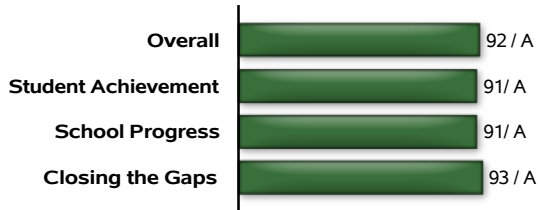

Texas Education Agency
2021-22 Preliminary District Report Card
ARLINGTON CLASSICS ACADEMY (220802)

Accountability Rating

A

ARLINGTON CLASSICS ACADEMY earned an A (90-100) for exemplary performance by serving most students well, encouraging high academic achievement and/or appropriate academic growth for almost all students, and preparing most students for eventual success in college, a career, or the military.

State accountability ratings are based on three domains: Student Achievement, School Progress, and Closing the Gaps. The graph below provides summary results for ARLINGTON CLASSICS ACADEMY. Scores are scaled from 0 to 100 to align with letter grades.